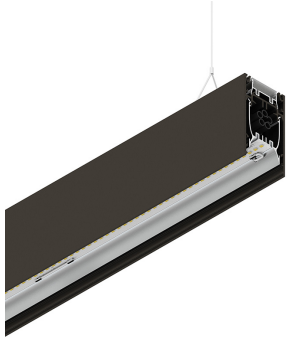

HERO B

108782.20H

novalux
ITALIAN LIGHTING DESIGN SINCE 1948

Features

Use: Indoor
Type of installation: SUSPENDED
Emission: DIRECT/INDIRECT
Colour: CAFFE
Dimming: PUSH
Emergency: NO
L: 2520mm
A: 53mm
H: 92mm
Made in: ITALY
Warranty: 5 years
Weight: 9kg

Tech data

Luminaire input power: 120.6W
Indirect luminous flux: 5658lm
IP: 40
Insulation class: I
Supply voltage: 220-240V 50/60Hz
SELV: Si

Source

Light source: LED
Source power: 103W
Colour temperature: 3000K
CRI: >90
Colour tolerance: 3 Step MacAdam
LED lifespan: 50000h L80 B20