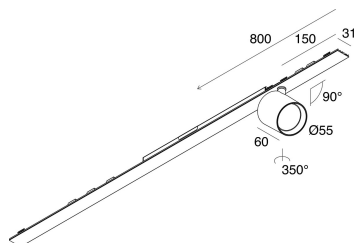

P-30 STRIP LED

105847.02

novalux
ITALIAN LIGHTING DESIGN SINCE 1948

Features

Use: Indoor
Type of installation: RECESSED INTO PLASTERBOARD, SUSPENDED, CEILING MOUNTED
Emission: ADJUSTABLE
Optics: SPOT
Beam: 14°
Colour: BLACK
Dimming: ON/OFF
Emergency: NO
L: 800mm
A: 31mm
H: 31mm
Made in: ITALY
Warranty: 5 years
Weight: 0.9kg

Tech data

Luminaire input power: 19.6W
Luminaire luminous flux: 1883lm
IP: 20
Insulation class: I
Supply voltage: 220-240V 50/60Hz
SELV: Si

Source

Light source: LED
Source power: 18W
Source luminous flux: 2240lm
Colour temperature: 4000K
CRI: >90
Colour tolerance: 2 Step MacAdam
LED lifespan: 50000h L80 B20