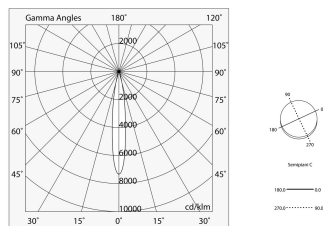

P-30 STRIP LED

105847.02

novalux
ITALIAN LIGHTING DESIGN SINCE 1948

Features

Use: Indoor
Type of installation: RECESSED INTO PLASTERBOARD, SUSPENDED, CEILING MOUNTED
Emission: ADJUSTABLE
Optics: SPOT
Beam: 14°
Colour: BLACK
Dimming: ON/OFF
Emergency: NO
L: 800mm
A: 31mm
H: 31mm
Made in: ITALY
Warranty: 5 years
Weight: 0.9kg

Tech data

Luminaire input power: 19.6W
Luminaire luminous flux: 1883lm
IP: 20
Insulation class: I
Supply voltage: 220-240V 50/60Hz
SELV: Si

Source

Light source: LED
Source power: 18W
Source luminous flux: 2240lm
Colour temperature: 4000K
CRI: >90
Colour tolerance: 2 Step MacAdam
LED lifespan: 50000h L80 B20