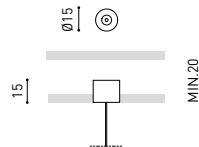

FASTENING
STEEL CABLE TRIMLESS*
A023-00-05- | W | N |