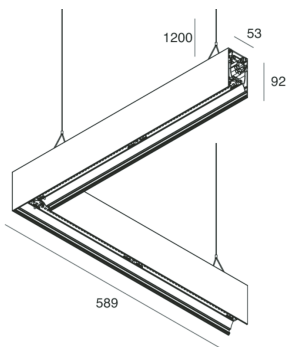

HERO B

108763.01H

novalux
ITALIAN LIGHTING DESIGN SINCE 1948

Features

Use: Indoor
Type of installation: SUSPENDED
Emission: DIRECT/INDIRECT
Colour: WHITE
Dimming: DALI
Emergency: NO
L: 589x589mm
A: 53mm
H: 92mm
Made in: ITALY
Warranty: 5 years
Weight: 3.3kg