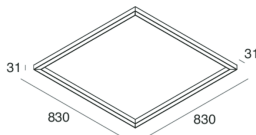

P-30 READY

1058C4.20

novalux
ITALIAN LIGHTING DESIGN SINCE 1948

Features

Use: Indoor
Type of installation: WALL, CEILING MOUNTED
Emission: DIRECT
Optics: OPAL
Colour: CAFFE
Dimming: ON/OFF
Emergency: NO
L: 830mm
A: 830mm
H: 31mm
Made in: ITALY
Warranty: 5 years