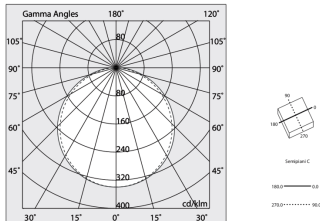

P-30 READY

1058C4.20

novalux
ITALIAN LIGHTING DESIGN SINCE 1948

Features

Use: Indoor
Type of installation: WALL, CEILING MOUNTED
Emission: DIRECT
Optics: OPAL
Colour: CAFFE
Dimming: ON/OFF
Emergency: NO
L: 830mm
A: 830mm
H: 31mm
Made in: ITALY
Warranty: 5 years