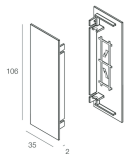

RECTA

111409.01

novalux
ITALIAN LIGHTING DESIGN SINCE 1948

COMPLETION ACCESSORIES

RECTA: COPPIA TESTATE BI

111428.01