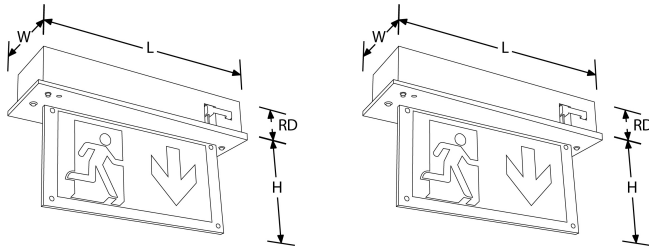

**Product Description:**

Range of maintained and non-maintained 240V aluminium ceiling mounted LED emergency exit signs with 3 hours emergency back-up duration.

**Product Image:**

**Line Drawing**

**Product Specs:**

<b>Technology</b>	LED	<b>Input Voltage</b>	220-240V AC
<b>Positional Adjustment</b>	Fixe	<b>Number of LEDs</b>	25
<b>Lifetime L70 (hrs)</b>	30.000	<b>Input Frequency</b>	50/60HZ
<b>Dimmable</b>	Non	<b>IP Rating</b>	IP20
<b>Fire Protection</b>	No	<b>Height (mm)</b>	130
<b>Recess Depth (mm)</b>	65	<b>Length (mm)</b>	355
<b>Width (mm)</b>	110	<b>Weight (Kg)</b>	1.451