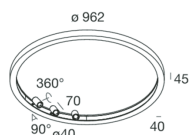

HALOS SPOT

109712.20

novalux
ITALIAN LIGHTING DESIGN SINCE 1948

Features

Use: Indoor
Type of installation: SUSPENDED, CEILING MOUNTED
Emission: INTERNAL
Optics: OPALE/SPOT
Beam: 40°
Colour: CAFFE
Dimming: WITH ACCESSORY
Emergency: NO
L: Ø 962mm
A: 40mm
H: 45mm
Made in: ITALY
Warranty: 5 years
Weight: 6.8kg