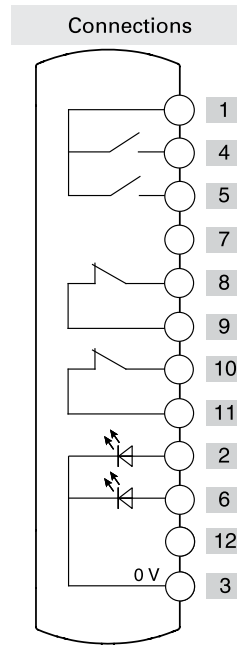

Illuminated button
spring-return

Illuminated button
spring-return

Emergency
push button

	Contacts	Diagram
Device 1	1NO	
Device 2	1NO	
Device 3	2NC	

Connector	Cable length 5m 12 wires on the side			
	N.pin	Cable color	N.pin	Cable color
	1	brown	7	black
	2	blue	8	grey
	3	white	9	red
	4	green	10	purple
	5	pink	11	grey-pink
	6	yellow	12	red-blue