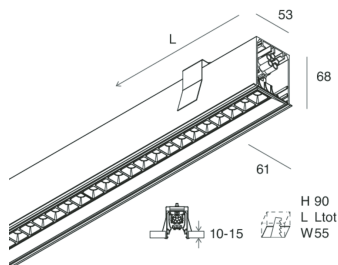

HERO C

108843.02H

novalux
ITALIAN LIGHTING DESIGN SINCE 1948

Features

Use: Indoor
Type of installation: RECESSED INTO PLASTERBOARD
Emission: DIRECT
Optics: MICRO OPTICS
Colour: BLACK
Dimming: PUSH, DALI
Emergency: NO
L: 868mm
A: 61mm
H: 68mm
Made in: ITALY
Warranty: 5 years