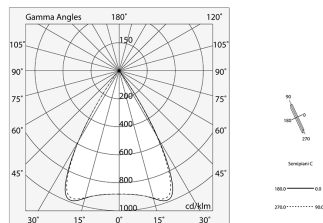

HERO C

108843.02H

novalux
ITALIAN LIGHTING DESIGN SINCE 1948

Features

Use: Indoor
Type of installation: RECESSED INTO PLASTERBOARD
Emission: DIRECT
Optics: MICRO OPTICS
Colour: BLACK
Dimming: PUSH, DALI
Emergency: NO
L: 868mm
A: 61mm
H: 68mm
Made in: ITALY
Warranty: 5 years