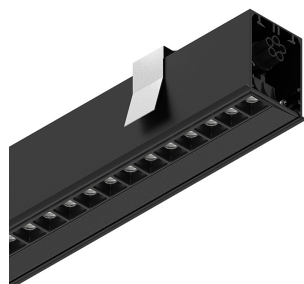

HERO C

108843.02H

novalux
ITALIAN LIGHTING DESIGN SINCE 1948

Features

Use: Indoor
Type of installation: RECESSED INTO PLASTERBOARD
Emission: DIRECT
Optics: MICRO OPTICS
Colour: BLACK
Dimming: PUSH, DALI
Emergency: NO
L: 868mm
A: 61mm
H: 68mm
Made in: ITALY
Warranty: 5 years