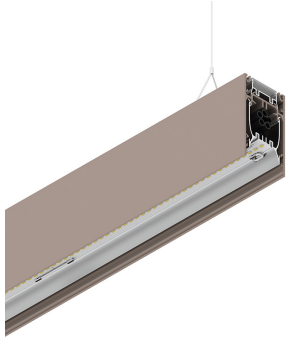

HERO B

108785.21H

novalux
ITALIAN LIGHTING DESIGN SINCE 1948

Features

Use: Indoor
Type of installation: SUSPENDED
Emission: DIRECT/INDIRECT
Colour: CAPPUCCINO
Dimming: PUSH
Emergency: NO
L: 1400mm
A: 53mm
H: 92mm
Made in: ITALY
Warranty: 5 years
Weight: 5kg

Tech data

Luminaire input power: 62.9W
Indirect luminous flux: 2968lm
IP: 40
Insulation class: I
Supply voltage: 220-240V 50/60Hz
SELV: Si

Source

Light source: LED
Source power: 55W
Colour temperature: 4000K
CRI: >90
Colour tolerance: 3 Step MacAdam
LED lifespan: 50000h L80 B20