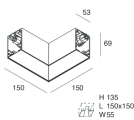

HERO: MOD.CIECO ANG.DX 150 CAF

108678.20