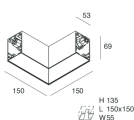

HERO: MOD.CIECO ANG.SX 150 CAF

108677.20