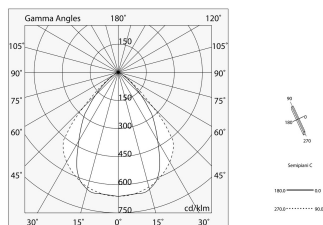

LUCKY MAXI

106217.01 + 106228.99

novalux

ITALIAN LIGHTING DESIGN SINCE 1948

Features

Use: Indoor
Type of installation: SUSPENDED, CEILING MOUNTED
Emission: DIRECT
Optics: MICROPRISMATIZED
Colour: WHITE
Dimming: PUSH, DALI
Emergency: NO
L: 600x680mm
A: 97mm
H: 90mm
Made in: ITALY
Warranty: 5 years
Weight: 4.8kg

Tech data

Luminaire input power: 42W
Luminaire luminous flux: 2952lm
IP: 40
Insulation class: I
Supply voltage: 220-240V 50/60Hz
UGR: <19
SELV: Si

Source

Light source: LED
Source power: 36W
Source luminous flux: 4786lm
Colour temperature: 3000K
CRI: >90
Colour tolerance: 3 Step MacAdam
LED lifespan: 50000h L80 B20