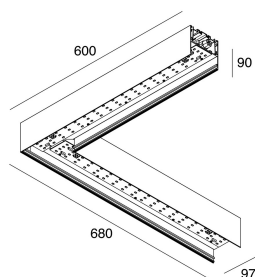

LUCKY MAXI

106217.01 + 106228.99

novalux

ITALIAN LIGHTING DESIGN SINCE 1948

Features

Use: Indoor
Type of installation: SUSPENDED, CEILING MOUNTED
Emission: DIRECT
Optics: MICROPRISMATIZED
Colour: WHITE
Dimming: PUSH, DALI
Emergency: NO
L: 600x680mm
A: 97mm
H: 90mm
Made in: ITALY
Warranty: 5 years
Weight: 4.8kg