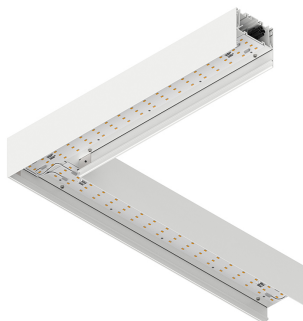

LUCKY MAXI

106217.01 + 106228.99

novalux

ITALIAN LIGHTING DESIGN SINCE 1948

Features

Use: Indoor
Type of installation: SUSPENDED, CEILING MOUNTED
Emission: DIRECT
Optics: MICROPRISMATIZED
Colour: WHITE
Dimming: PUSH, DALI
Emergency: NO
L: 600x680mm
A: 97mm
H: 90mm
Made in: ITALY
Warranty: 5 years
Weight: 4.8kg

Tech data

Luminaire input power: 42W
Luminaire luminous flux: 2952lm
IP: 40
Insulation class: I
Supply voltage: 220-240V 50/60Hz
UGR: <19
SELV: Si

Source

Light source: LED
Source power: 36W
Source luminous flux: 4786lm
Colour temperature: 3000K
CRI: >90
Colour tolerance: 3 Step MacAdam
LED lifespan: 50000h L80 B20