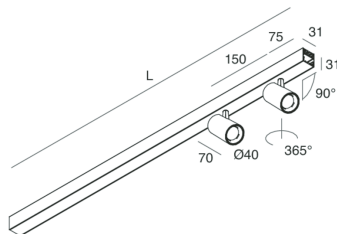

Novalux S.r.l. via Marzabotto, 2 40050 Funo di Argelato (BO) Italy
Tel: +39 051 860558 · Fax +39 051 6647859 · Mail: info@novalux.it · VAT number 00536541204 · novalux.com
Company subject to the management and coordination by SLV GmbH

This technical data sheet is owned by Novalux S.r.l., all rights reserved. Novalux S.r.l. reserves the right to make changes without prior notice.