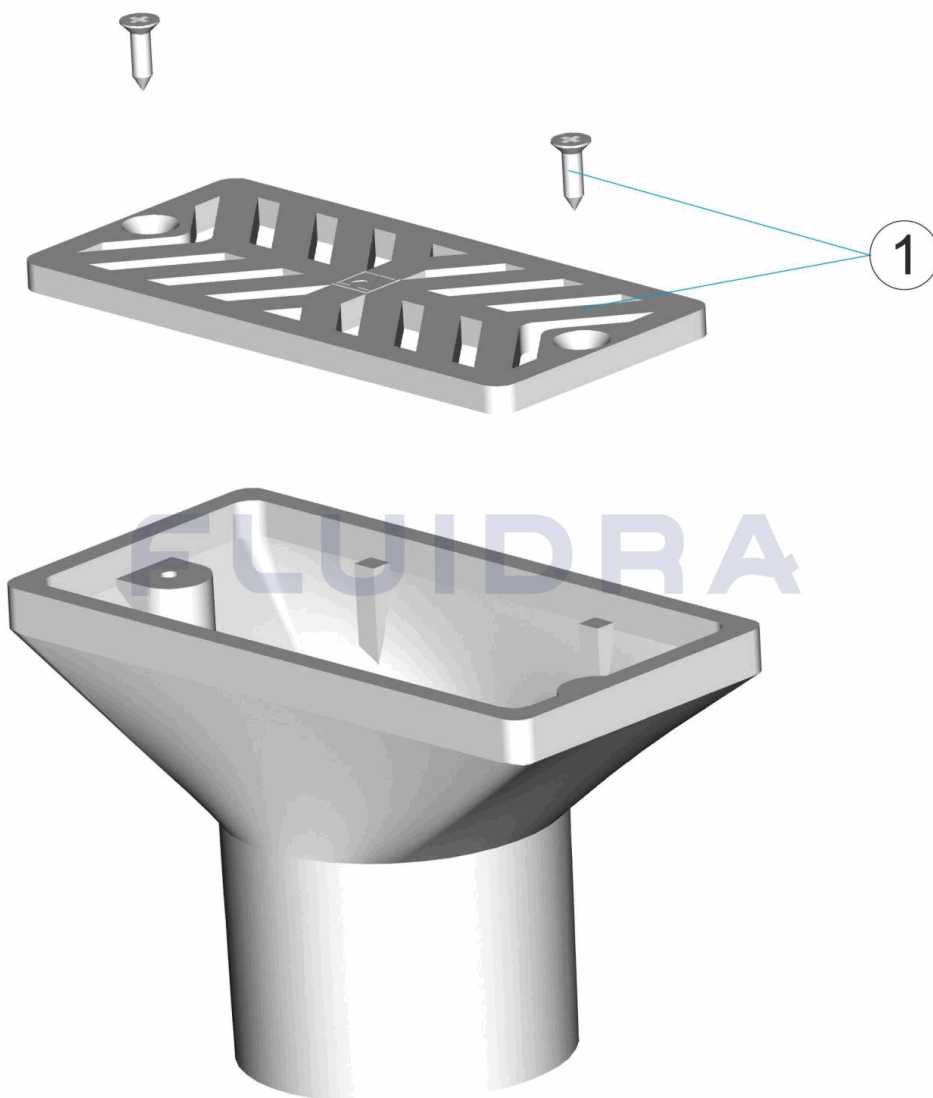

CODE **00302**

DESCRIPTION: **PRISE BALAI**

FRANCAIS

POS	CODE	DESCRIPTION	POS	CODE	DESCRIPTION
1	4402040701	GRILLE BOUCHE D'ASPIRATION			