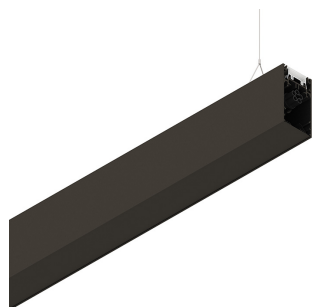

HERO B

1087B9.20H

novalux
ITALIAN LIGHTING DESIGN SINCE 1948

Features

Use: Indoor
Type of installation: SUSPENDED
Emission: INDIRECT
Optics: OPAL
Colour: CAFFE
Dimming: PUSH
Emergency: NO
L: 1120mm
A: 53mm
H: 92mm
Made in: ITALY
Warranty: 5 years
Weight: 4kg

Tech data

Luminaire input power: 20W
Luminaire luminous flux: 2076lm
IP: 40
Insulation class: I
Supply voltage: 220-240V 50/60Hz
SELV: Si

Source

Light source: LED
Source power: 18W
Colour temperature: 2700K
CRI: >90
Colour tolerance: 3 Step MacAdam
LED lifespan: 50000h L80 B20