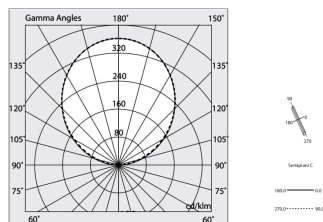

HERO B

1087B9.20H

novalux
ITALIAN LIGHTING DESIGN SINCE 1948

Features

Use: Indoor
Type of installation: SUSPENDED
Emission: INDIRECT
Optics: OPAL
Colour: CAFFE
Dimming: PUSH
Emergency: NO
L: 1120mm
A: 53mm
H: 92mm
Made in: ITALY
Warranty: 5 years
Weight: 4kg

Tech data

Luminaire input power: 20W
Luminaire luminous flux: 2076lm
IP: 40
Insulation class: I
Supply voltage: 220-240V 50/60Hz
SELV: Si

Source

Light source: LED
Source power: 18W
Colour temperature: 2700K
CRI: >90
Colour tolerance: 3 Step MacAdam
LED lifespan: 50000h L80 B20