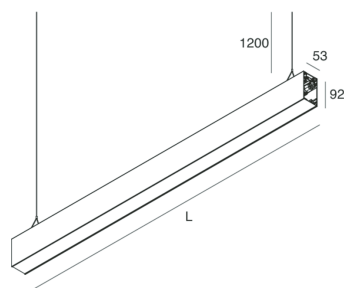

HERO B

1087B9.20H

novalux
ITALIAN LIGHTING DESIGN SINCE 1948

Features

Use: Indoor
Type of installation: SUSPENDED
Emission: INDIRECT
Optics: OPAL
Colour: CAFFE
Dimming: PUSH
Emergency: NO
L: 1120mm
A: 53mm
H: 92mm
Made in: ITALY
Warranty: 5 years
Weight: 4kg

Tech data

Luminaire input power: 20W
Luminaire luminous flux: 2076lm
IP: 40
Insulation class: I
Supply voltage: 220-240V 50/60Hz
SELV: Si

Source

Light source: LED
Source power: 18W
Colour temperature: 2700K
CRI: >90
Colour tolerance: 3 Step MacAdam
LED lifespan: 50000h L80 B20