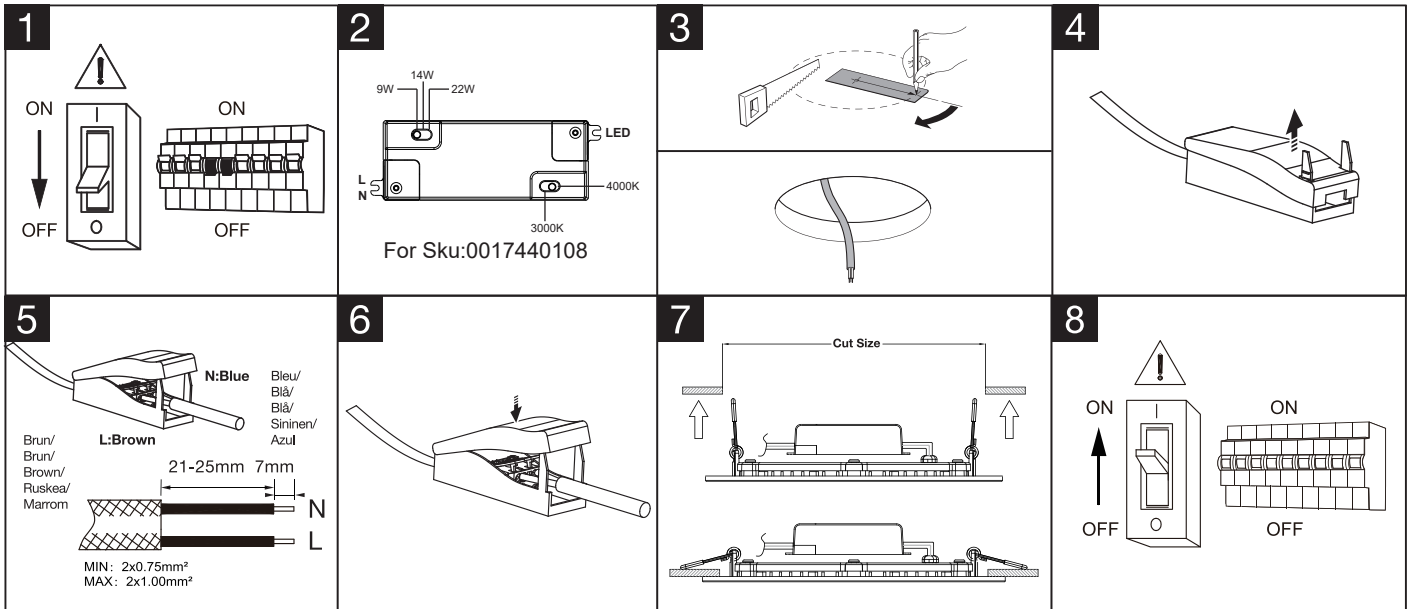

INSTRUCTION MANUAL/ MANUEL D'INSTRUCTIONS/ BRUKSANVISNING/ BRUKSANVISNINGEN/ KÄYTTÖOPAS/ MANUAL DE INSTRUÇÕES

DOWNLIGHTS/ ENCASTRÉ/ NEDÅTRIKTAD LAMPA/ NEDBELYSNING/ ALASPÄIN VALAISEVA/ DOWNLIGHTS

* Model	SGSO Sku	* Size	* CCT	* Power	Lumen	* Cut Size	* Life time	* BA
LURIO01	0017440005	ø225mm	4000K	16W	1600lm	ø 210mm	50000H	110°
LURIO02	0017440107	ø225mm	4000K	13W	1450lm	ø 210mm	50000H	110°
LURIO04	0017440108	ø250mm	3000/4000K	9W/14W/22W	1000/1600/2400lm	ø 225mm	50000H	110°
LURIO03	0017440109	ø250mm	4000K	22W	2400lm	ø 225mm	50000H	110°

* Model/ Modèle/ Modell/ Modell/ Model/ Model
 * CCT/ Couleur de température
 * CRI/ IRC : Indice de rendu des couleurs
 * Life time/ Durée de vie/ Livstid/ Levetid/ Kestoikä/ Vida útil

* Size/ Taille/ Storlek/ Størrelse/ Size/ Size
 * Power/ Puissance/ Effekt/ Makt/ Power/ Power
 * Cut size/ Fast mått/ Leikattu koko/ Taille de la découpe/ Klipp størrelse/ Tamanho de corte
 * BA/ Angle du faisceau

IP20 220-240V~ 50/60Hz

GB WARNING:

- Ensure that the main electrical supply is switched off before installing the luminaire. This product has LED build-in, the light source of this luminaire is not replaceable;
- This marking indicates that this product should not be disposed with other household wastes throughout the EU. To prevent possible harm to the environment or human health from uncontrolled waste disposal, recycle it responsibly to promote the sustainable use of material resources. To return your used device, please use the return and collection systems or contact the retailer where the product was purchased. They can take this product for environmental safe recycling.
- Lamps are not suitable to be covered with insulation material.
- This product contains a light source of energy efficiency class E