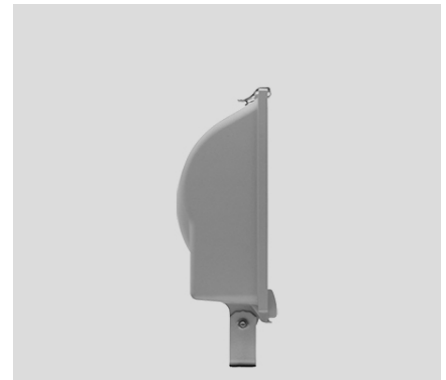

JOLLY 1 A25/W

CODE: 07022894

Range of wall-mount floodlights, in two sizes, comprising:
 Polyester powder-painted die-cast aluminium housing
 Flat tempered glass diffuser
 Extra pure polished aluminium reflectors
 Anti-aging silicone gasket
 Cable entry through tear-proof cable clamp PG11 for cables Ø 5 - Ø 10 mm (for small dimensions), or tear-proof cable clamp M20x1.5 for cables for cables Ø 10 - Ø 14 mm (for large dimensions)
 Stainless steel external screws
 Fully integrated stainless steel aluminium spring clips
 Powder coated steel bracket

- **Lampholder :** RX7S
- **Watt:** 1X150 W
- **Colour:** GREY ALUMINIUM
- **Insulation class:** I
- **KELVIN:** 4200
- **IK:** IK07 3J xx5
- **COSφ ≥ 0,9**
- **Optic:** ASIMMETRIC WIDE REFLECTOR
- **Code:** 07022894