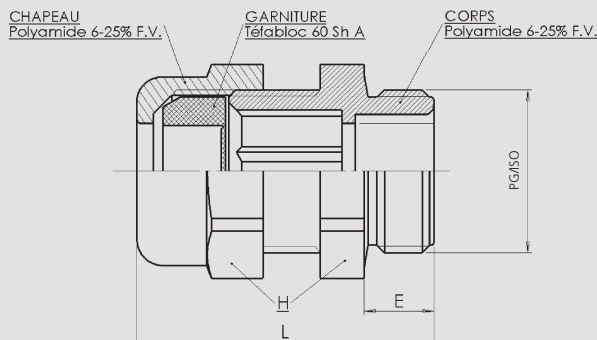

PE WADI-TEC GSE

CABLE GLAND WADI-TEC GSE

Métrique

- Matière :**
- Polyamide 6 chargé fibre de verre
 - Garniture : Tefabloc
- Caractéristique :**
- Filetage : EN 60423 (métrique)
GUIDE UTE 68310 (PG)
GUIDE UTE 68311 (PG)
- Propriétés spécifiques :**
- Exempt d'halogène
 - PE standard en plastique à chapeau enveloppant pour usage général
- Application :**
- Machines et accessoires
 - Installation usine
- Material :**
- Polyamide 6 glassfiber reinforced
 - Seal: Tefabloc
- Characteristics :**
- Threads : EN 60423 (metric)
GUIDE UTE 68310 (PG)
GUIDE UTE 68311 (PG)
- Features :**
- Free of halogen
 - Cable gland with enveloping pressing screw and general use
- Application :**
- Machines and devices
 - Plant installations

IP 68

PA6
Fv

Filetage Threads	Capacité Clamping range		H mm	E mm	L mm	Référence Reference		Colisage Packing
	mini	maxi				RAL 7035	RAL 9005	
M 12	3,0	6,0	15	8	31	Z6121200	Z7121200	50
M 16	4,5	8,0	19	8	32	Z6121600	Z7121600	50
M 20/13	7,0	12,0	24	9	36	Z6122000	Z7122000	50
M 20/16	9,0	14,0	27	9	39	Z6122040	Z7122040	50
M 25	11,5	18,0	33	11	44	Z6122500	Z7122500	20
M 32	15,0	24,5	42	12	55	Z6123200	Z7123200	20
M 40	24,0	34,0	55	15	63	Z6124000	Z7124000	20
M 50	34,0	42,0	65	15	65	Z6125000	Z7125000	20

PG

Filetage Threads	Capacité Clamping range		H mm	E mm	L mm	Référence Reference		Colisage Packing
	mini	maxi				RAL 7035	RAL 9005	
PG 07	3,0	6,0	15	8	31	Z6100700	Z7100700	50
PG 09	4,5	8,0	19	8	32	Z6100900	Z7100900	50
PG 11	5,5	10,5	22	8	35	Z6101100	Z7101100	50
PG 13	7,0	12,0	24	9	36	Z6101300	Z7101300	50
PG 16	9,0	14,0	27	10	40	Z6101600	Z7101600	50
PG 21	11,5	18,0	33	11	44	Z6102100	Z7102100	20
PG 29	15,0	24,5	42	12	55	Z6102900	Z7102900	20
PG 36	24,0	34,0	55	18	65	Z6103600	Z7103600	10
PG 42	34,0	42,0	65	18	67	Z6104200	Z7104200	5
PG 48 NFC	40,0	48,0	70	18	67	Z6104800	Z7104800	5
PG 48 DIN	40,0	48,0	70	18	67	Z6104900	Z7104900	5