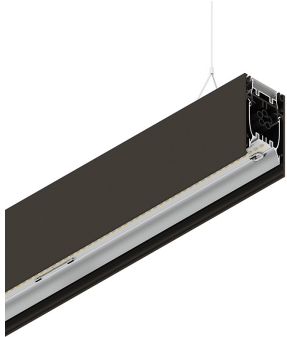

HERO B

108788.20H

novalux
ITALIAN LIGHTING DESIGN SINCE 1948

Features

Use: Indoor
Type of installation: SUSPENDED
Emission: DIRECT/INDIRECT
Colour: CAFFE
Dimming: PUSH
Emergency: NO
L: 2240mm
A: 53mm
H: 92mm
Made in: ITALY
Warranty: 5 years
Weight: 8kg

Tech data

Luminaire input power: 105.9W
Indirect luminous flux: 5193lm
IP: 40
Insulation class: I
Supply voltage: 220-240V 50/60Hz
SELV: Si

Source

Light source: LED
Source power: 91W
Colour temperature: 4000K
CRI: >90
Colour tolerance: 3 Step MacAdam
LED lifespan: 50000h L80 B20