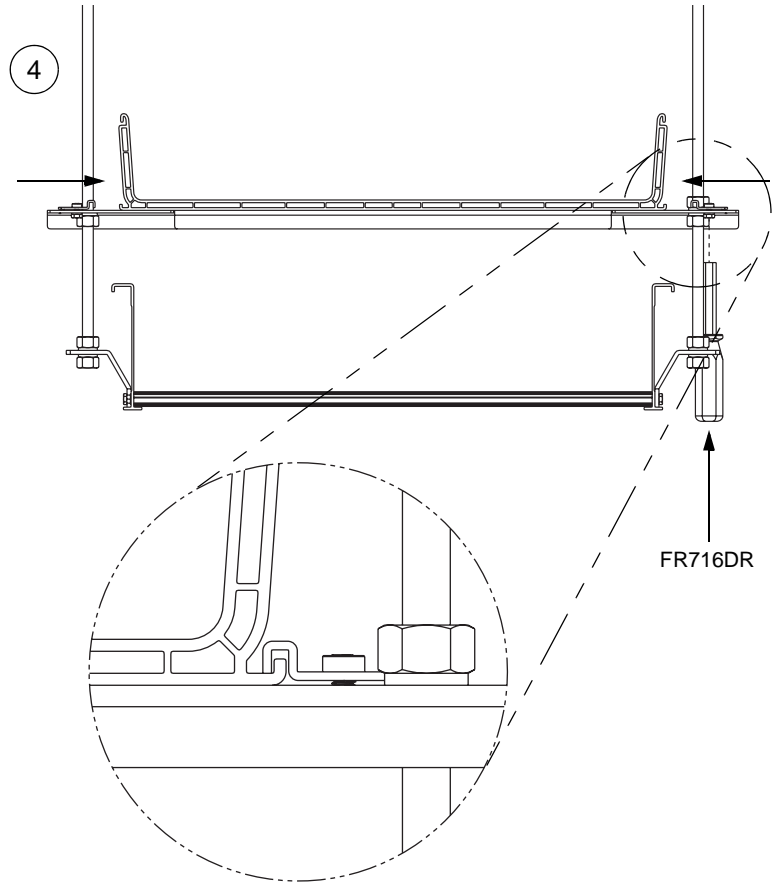

INSTALLATION INSTRUCTIONS

Typical Installation continued...

FIBERRUNNER 24x4 Installed Above 24" (600)
Wide Ladder Rack