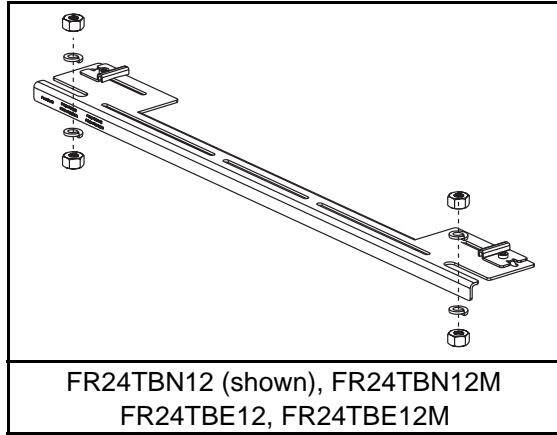

For Use With *PANDUIT* *FIBERRUNNER* 24x4 Cable Routing System

FIBERRUNNER 24x4 *QUIKLOCK* Trapeze Bracket

PANDUIT Part Numbers: FR24TBN12, FR24TBN12M, FR24TBE12, FR24TBE12M

INSTALLATION INSTRUCTIONS

© PANDUIT Corp. 2008

Typical Installation

27" (685.8) -31½" (800.1) O.C.

1

½" (M12) Threaded Rod

Typical 24" (600) Wide Cable Pathway
Wire Basket, Cable Tray or
Cooper B-Line* Redi-Rail** (shown)

½-13 (M12x1.75) Heavy Hex Nut
(typical: 4 places)

2a

FR24TBE12
-or-
FR24TBE12M

-or-

½-13 (M12x1.75) Split Lock Nut
(typical: 4 places)

*Cooper B-Line is a trademark of Cooper B-Line, Inc. **Redi-Rail is a registered trademark of Cooper B-Line, Inc.

For Technical Assistance, Call: 800-777-3300