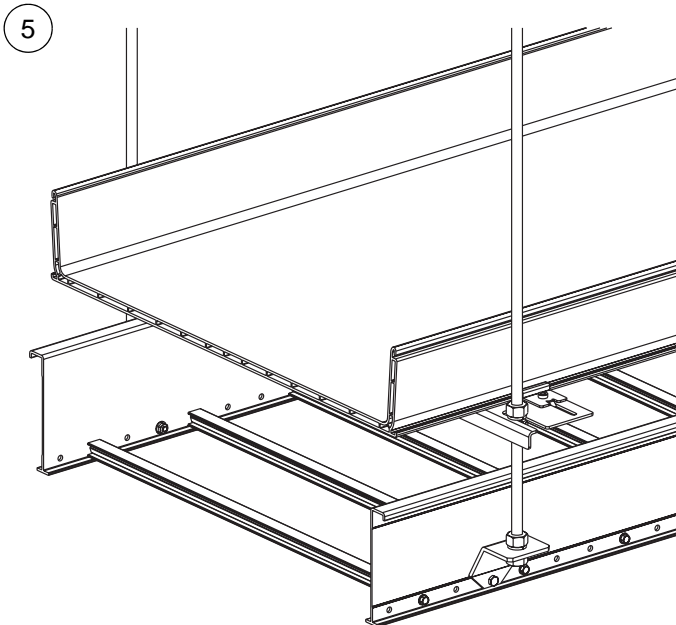

INSTALLATION INSTRUCTIONS

Typical Installation continued...

FIBERRUNNER 24x4 Installed Above 24" (600)
Wide Ladder Rack