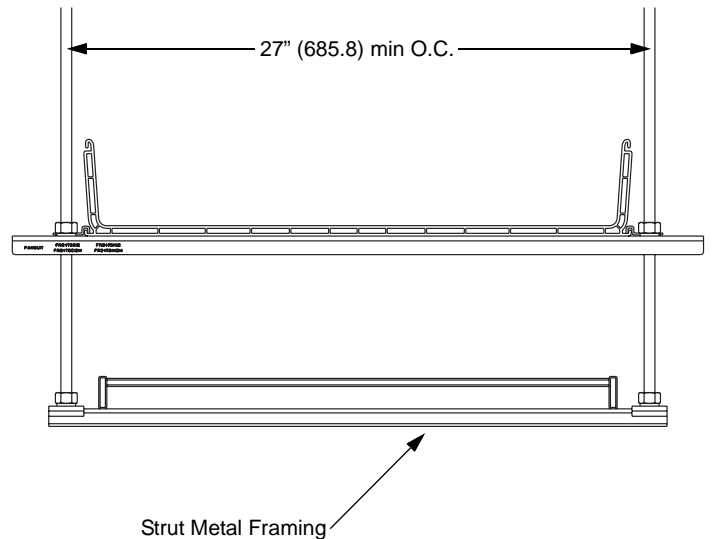

Instruction Sheet RW253

WORLDWIDE SUBSIDIARIES AND SALES OFFICES

17301 Ridgeland Avenue
Tinley Park, IL 60477-3901
Web Site: www.panduit.com

Fax: 708-532-1811
Technical Support: 800-777-3300
E-mail: cs@panduit.com