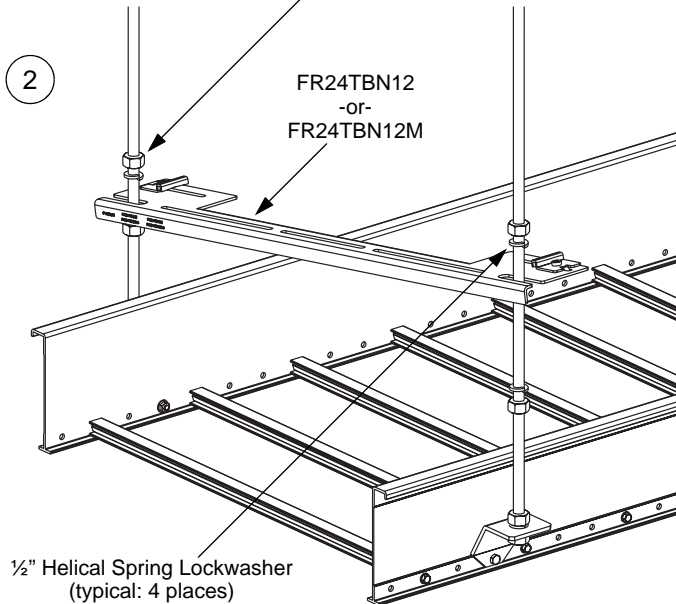

For Use With *PANDUIT* *FIBERRUNNER* 24x4 Cable Routing System

FIBERRUNNER 24x4 *QUIKLOCK* Trapeze Bracket

PANDUIT Part Numbers: FR24TBN12, FR24TBN12M, FR24TBE12, FR24TBE12M

INSTALLATION INSTRUCTIONS

© PANDUIT Corp. 2008

Typical Installation

27" (685.8) -31½" (800.1) O.C.

1

½" (M12) Threaded Rod

Typical 24" (600) Wide Cable Pathway
Wire Basket, Cable Tray or
Cooper B-Line* Redi-Rail** (shown)

½-13 (M12x1.75) Heavy Hex Nut
(typical: 4 places)

2a

FR24TBE12
-or-
FR24TBE12M

-or-

½-13 (M12x1.75) Split Lock Nut
(typical: 4 places)

*Cooper B-Line is a trademark of Cooper B-Line, Inc. **Redi-Rail is a registered trademark of Cooper B-Line, Inc.

For Technical Assistance, Call: 800-777-3300