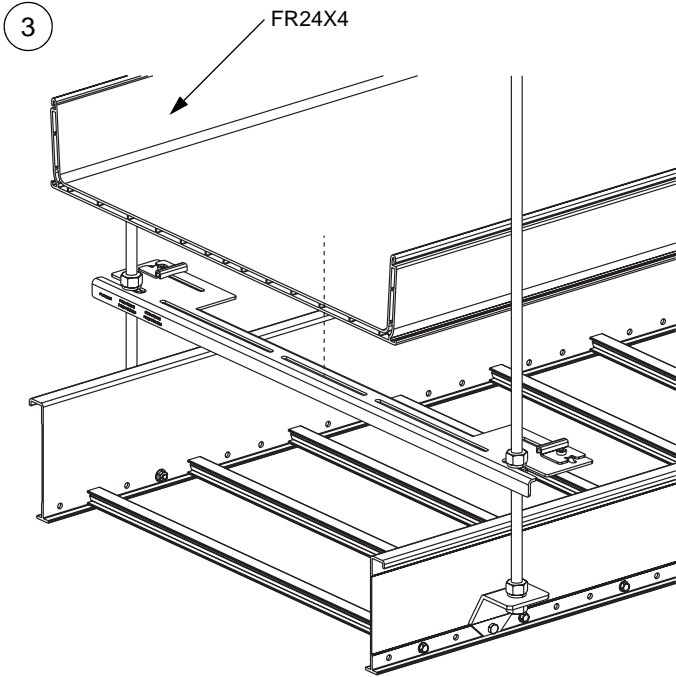

INSTALLATION INSTRUCTIONS

Typical Installation continued...

FIBERRUNNER 24x4 Installed Above 24" (600)
Wide Ladder Rack