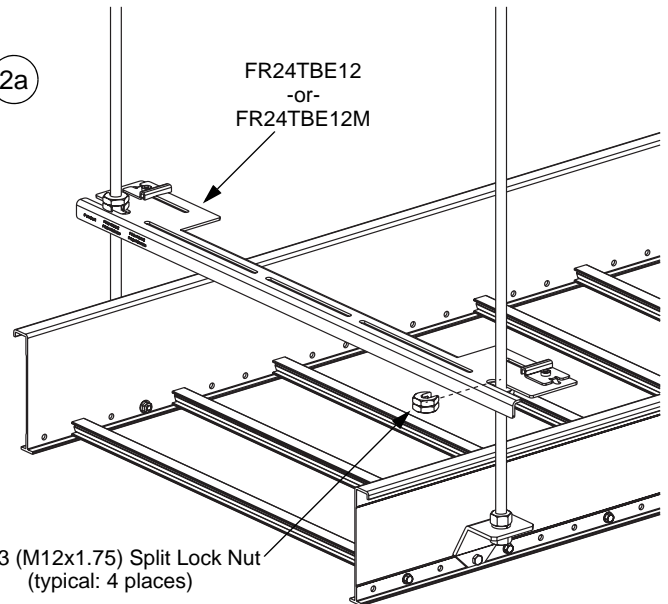

For Use With *PANDUIT* *FIBERRUNNER* 24x4 Cable Routing System

FIBERRUNNER 24x4 *QUIKLOCK* Trapeze Bracket

PANDUIT Part Numbers: FR24TBN12, FR24TBN12M, FR24TBE12, FR24TBE12M

INSTALLATION INSTRUCTIONS

© PANDUIT Corp. 2008

Typical Installation

27" (685.8) -31½" (800.1) O.C.

1

½" (M12) Threaded Rod

Typical 24" (600) Wide Cable Pathway
Wire Basket, Cable Tray or
Cooper B-Line* Redi-Rail** (shown)

½-13 (M12x1.75) Heavy Hex Nut
(typical: 4 places)

2a

FR24TBE12
-or-
FR24TBE12M

-or-

½-13 (M12x1.75) Split Lock Nut
(typical: 4 places)

*Cooper B-Line is a trademark of Cooper B-Line, Inc. **Redi-Rail is a registered trademark of Cooper B-Line, Inc.

For Technical Assistance, Call: 800-777-3300