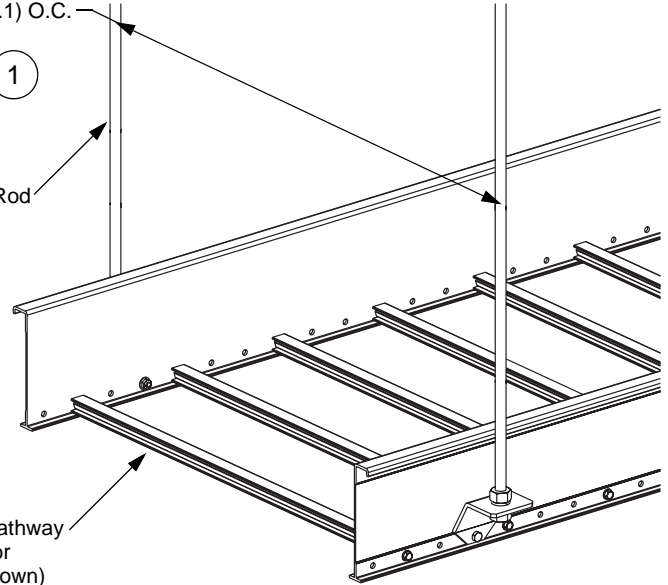

For Use With *PANDUIT* *FIBERRUNNER* 24x4 Cable Routing System

FIBERRUNNER 24x4 *QUIKLOCK* Trapeze Bracket

PANDUIT Part Numbers: FR24TBN12, FR24TBN12M, FR24TBE12, FR24TBE12M

INSTALLATION INSTRUCTIONS

© PANDUIT Corp. 2008

Typical Installation

27" (685.8) -31½" (800.1) O.C.

1

½" (M12) Threaded Rod

Typical 24" (600) Wide Cable Pathway
Wire Basket, Cable Tray or
Cooper B-Line* Redi-Rail** (shown)

½-13 (M12x1.75) Heavy Hex Nut
(typical: 4 places)

2a

FR24TBE12
-or-
FR24TBE12M

-or-

½-13 (M12x1.75) Split Lock Nut
(typical: 4 places)

*Cooper B-Line is a trademark of Cooper B-Line, Inc. **Redi-Rail is a registered trademark of Cooper B-Line, Inc.

For Technical Assistance, Call: 800-777-3300