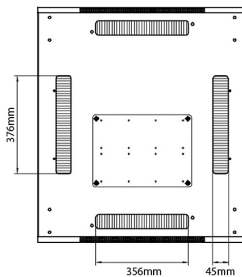

### Dessins de produits

Front

Side

Rear

Roof

Base

#### Base Cut Out Dimensions

580 mm Wide  
by  
276 mm Deep (600 mm deep rack)  
476 mm Deep (800 mm deep rack)  
676 mm Deep (1000 mm deep rack)