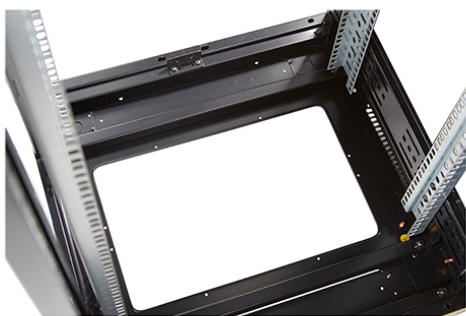

### Images du produit

Four-way brush entry roof panel

Quick-slam latch side panels

Swing handle glass front door

Steel rear door

Large base entry

High-density vertical cable management

Environ CR800 Baie 42U 800x1000 mm Porte en Verre (A) Porte en Acier (F), Deux Panneaux, Avant/...