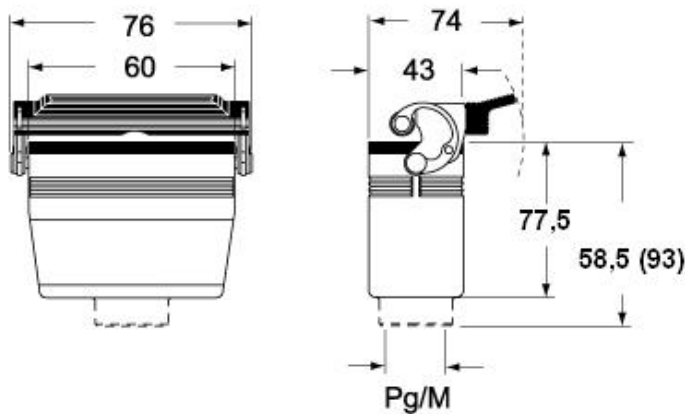

Technical data

IP degree of protection	IP66 (and IP69 DIN 40050 - 9)
--------------------------------	-------------------------------

Further technical details

Weight	155,00 g
Operating temperature range (min, max)	-40°C...+125°C

EAN13 code	8015747024228
-------------------	---------------

Packaging Information

Packaging length	160,00 mm
Packaging height	130,00 mm
Packaging width	270,00 mm
Packaging weight	1,73 kg
Packaging volume	5,62 dm ³
Packaging description	Carton box
Packaging quantity	10 Pcs
Packaging EAN code	8015747024235
Sub-packaging weight	0,87 kg
Sub-packaging description	Carton box
Sub-packaging quantity	5 Pcs
Sub-packaging EAN barcode	8015747024242

Part number

CHV 06 LG

Catalogue drawings

CHO LX CHV LX - MHO LX MHV LX

CHV LG (CAV LG), MHV LG (MAV LG) [MFV LG]

CHO L (CAO L) - MHO (MAO/MFO/MFV L) MHV L [MAV L]

Notes

Dimensions shown in mm are not binding and may be changed without notice.