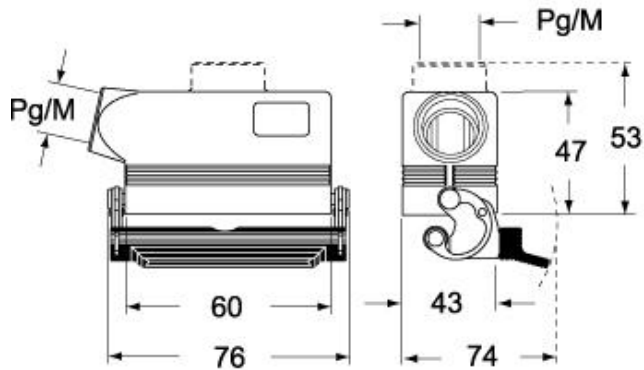

Technical data

IP degree of protection	IP66 (and IP69 DIN 40050 - 9)
--------------------------------	-------------------------------

Further technical details

Weight	155,00 g
Operating temperature range (min, max)	-40°C...+125°C

EAN13 code	8015747024228
-------------------	---------------

Packaging Information

Packaging length	160,00 mm
Packaging height	130,00 mm
Packaging width	270,00 mm
Packaging weight	1,73 kg
Packaging volume	5,62 dm ³
Packaging description	Carton box
Packaging quantity	10 Pcs
Packaging EAN code	8015747024235
Sub-packaging weight	0,87 kg
Sub-packaging description	Carton box
Sub-packaging quantity	5 Pcs
Sub-packaging EAN barcode	8015747024242

Part number

CHV 06 LG

Catalogue drawings

CHO LX CHV LX - MHO LX MHV LX

CHV LG (CAV LG), MHV LG (MAV LG) [MFV LG]

CHO L (CAO L) - MHO (MAO/MFO/MFV L) MHV L [MAV L]

Notes

Dimensions shown in mm are not binding and may be changed without notice.