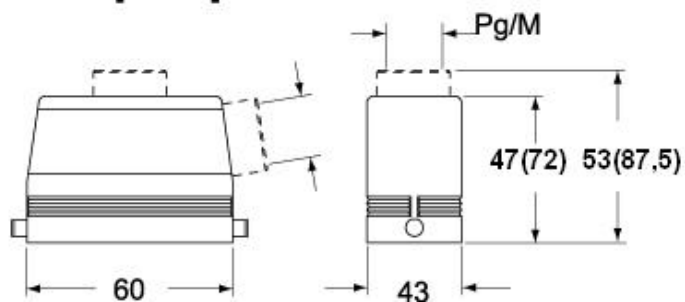

Technical data

IP degree of protection	IP66 (and IP69 DIN 40050 - 9)
--------------------------------	-------------------------------

Further technical details

Weight	155,00 g
Operating temperature range (min, max)	-40°C...+125°C

EAN13 code	8015747024228
-------------------	---------------

Packaging Information

Packaging length	160,00 mm
Packaging height	130,00 mm
Packaging width	270,00 mm
Packaging weight	1,73 kg
Packaging volume	5,62 dm ³
Packaging description	Carton box
Packaging quantity	10 Pcs
Packaging EAN code	8015747024235
Sub-packaging weight	0,87 kg
Sub-packaging description	Carton box
Sub-packaging quantity	5 Pcs
Sub-packaging EAN barcode	8015747024242

Part number

CHV 06 LG

Catalogue drawings

CHO LX CHV LX - MHO LX MHV LX

CHV LG (CAV LG), MHV LG (MAV LG) [MFV LG]

CHO L (CAO L) - MHO (MAO/MFO/MFV L) MHV L [MAV L]

Notes

Dimensions shown in mm are not binding and may be changed without notice.