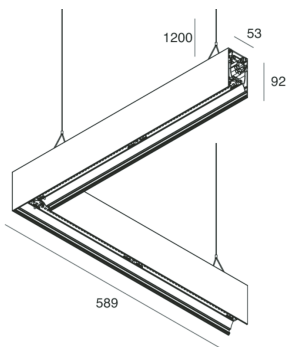

HERO B

108794.02H

novalux
ITALIAN LIGHTING DESIGN SINCE 1948

Features

Use: Indoor
Type of installation: SUSPENDED
Emission: DIRECT/INDIRECT
Colour: BLACK
Dimming: PUSH
Emergency: NO
L: 589x589mm
A: 53mm
H: 92mm
Made in: ITALY
Warranty: 5 years
Weight: 3.3kg