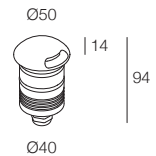

ARCO 50 iL

-  IP67
-  Class III
-  Incasso a parete, pavimento
Wall, floor recessed
-  WIPS - Water Infiltration Protection System
-  Calpestabile
Steppable
-  Carrabile 2000 kg
Drive over up to 2000 kg
-  Cavo in neoprene 100 cm
100 cm neoprene cable
(disponibile lunghezza cavo su misura)
(additional cable length available upon request)
-  Collegare in serie 350mA o 500mA
Connect in series at 350mA or 500mA
-  Collegare in parallelo 24Vdc
Connect in parallel at 24Vdc
-  250 gr
-  Altamente riciclabile
Highly recyclable

Dimensioni minime
Elevato comfort visivo
Emissioni multidirezionali

Minimum dimensions
High visual comfort
Multidirectional emissions

ARCO 50 iL

MONOEMISSIONE - SINGLE LIGHT EMISSION

	1W 350mA	1W 24Vdc	2W 500mA	2W 24Vdc	Finiture Finish	Colore LED LED Colour
Lumen 3000K	100lm	100lm	150lm	150lm		
 Mono emissione Single light emission	703216._._	703225._._	703217._._	703226._._	<ul style="list-style-type: none">  3 Grigio - Gray  4 Nero - Black  6 Acciaio Inox Stainless Steel AISI 316L  T Titanio - Titanium 	<ul style="list-style-type: none">  U 2200K  Y 2700K  6 3000K  9 4000K

ARCO 50 iL

BIEMISSIONE - DOUBLE LIGHT EMISSION

	1W 350mA	1W 24Vdc	2W 500mA	2W 24Vdc	Finiture Finish	Colore LED LED Colour
Lumen 3000K	100lm	100lm	150lm	150lm		
 Bi emissione Double light emission	703214._._	703223._._	703215._._	703224._._	<ul style="list-style-type: none">  3 Grigio - Gray  4 Nero - Black  6 Acciaio Inox Stainless Steel AISI 316L  T Titanio - Titanium 	<ul style="list-style-type: none">  U 2200K  Y 2700K  6 3000K  9 4000K