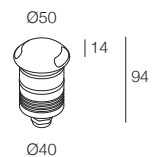

ARCO 50 iL

-  IP67
-  Class III
-  Incasso a parete, pavimento
Wall, floor recessed
-  WIPS - Water Infiltration Protection System
-  Calpestabile
Steppable
-  Carrabile 2000 kg
Drive over up to 2000 kg
-  Cavo in neoprene 100 cm
100 cm neoprene cable
(disponibile lunghezza cavo su misura)
(additional cable length available upon request)
-  Collegare in serie 350mA o 500mA
Connect in series at 350mA or 500mA
-  Collegare in parallelo 24Vdc
Connect in parallel at 24Vdc
-  250 gr
-  Altamente riciclabile
Highly recyclable

Dimensioni minime
Elevato comfort visivo
Emissioni multidirezionali

Minimum dimensions
High visual comfort
Multidirectional emissions

ARCO 50 iL

MONOEMISSIONE - SINGLE LIGHT EMISSION

	1W 350mA	1W 24Vdc	2W 500mA	2W 24Vdc	Finiture Finish	Colore LED LED Colour
Lumen 3000K	100lm	100lm	150lm	150lm		
 Mono emissione Single light emission	703216._._	703225._._	703217._._	703226._._	<ul style="list-style-type: none">  3 Grigio - Gray  4 Nero - Black  6 Acciaio Inox Stainless Steel AISI 316L  T Titanio - Titanium 	<ul style="list-style-type: none">  U 2200K  Y 2700K  6 3000K  9 4000K

ARCO 50 iL

BIEMISSIONE - DOUBLE LIGHT EMISSION

	1W 350mA	1W 24Vdc	2W 500mA	2W 24Vdc	Finiture Finish	Colore LED LED Colour
Lumen 3000K	100lm	100lm	150lm	150lm		
 Bi emissione Double light emission	703214._._	703223._._	703215._._	703224._._	<ul style="list-style-type: none">  3 Grigio - Gray  4 Nero - Black  6 Acciaio Inox Stainless Steel AISI 316L  T Titanio - Titanium 	<ul style="list-style-type: none">  U 2200K  Y 2700K  6 3000K  9 4000K