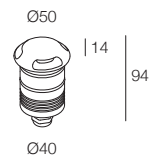

ARCO 50 iL

TRIPLAEMISSIONE - TRIPLE LIGHT EMISSION

	1W 350mA	1W 24Vdc	2W 500mA	2W 24Vdc	Finiture Finish	Colore LED LED Colour
Lumen 3000K	100lm	100lm	150lm	150lm		
Tripla emissione Triple light emission	703212._._	703221._._	703213._._	703222._._	3 Grigio - Gray 4 Nero - Black 6 Acciaio Inox Stainless Steel AISI 316L - T Titanio - Titanium	- U 2200K - Y 2700K 6 3000K 9 4000K