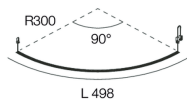

## Tech data

Luminaire luminous flux: 971lm  
Insulation class: III  
Supply voltage: 48 Vdc