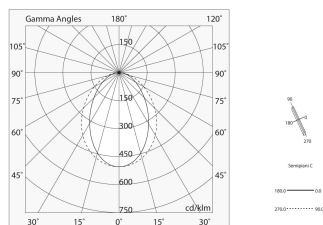

Features

Use: Indoor
Dimming: WITH ACCESSORY
Emergency: NO
Made in: ITALY
Warranty: 5 years
Weight: 0.03kg

Tech data

Luminaire luminous flux: 971lm
Insulation class: III
Supply voltage: 48 Vdc

Source

Light source: LED
Source power: 6.6W
Colour temperature: 4000K
CRI: >90
LED lifespan: 50000h L80 B20

Compliance

CEI EN 60598-1:2015 + A11:2009. IEC 60598-2:2015 2-1

Standards

CAM edilizia: The product complies with the requirements for public buildings, ministerial decree of 23rd June 2022 n.256.

[View more product info](#)