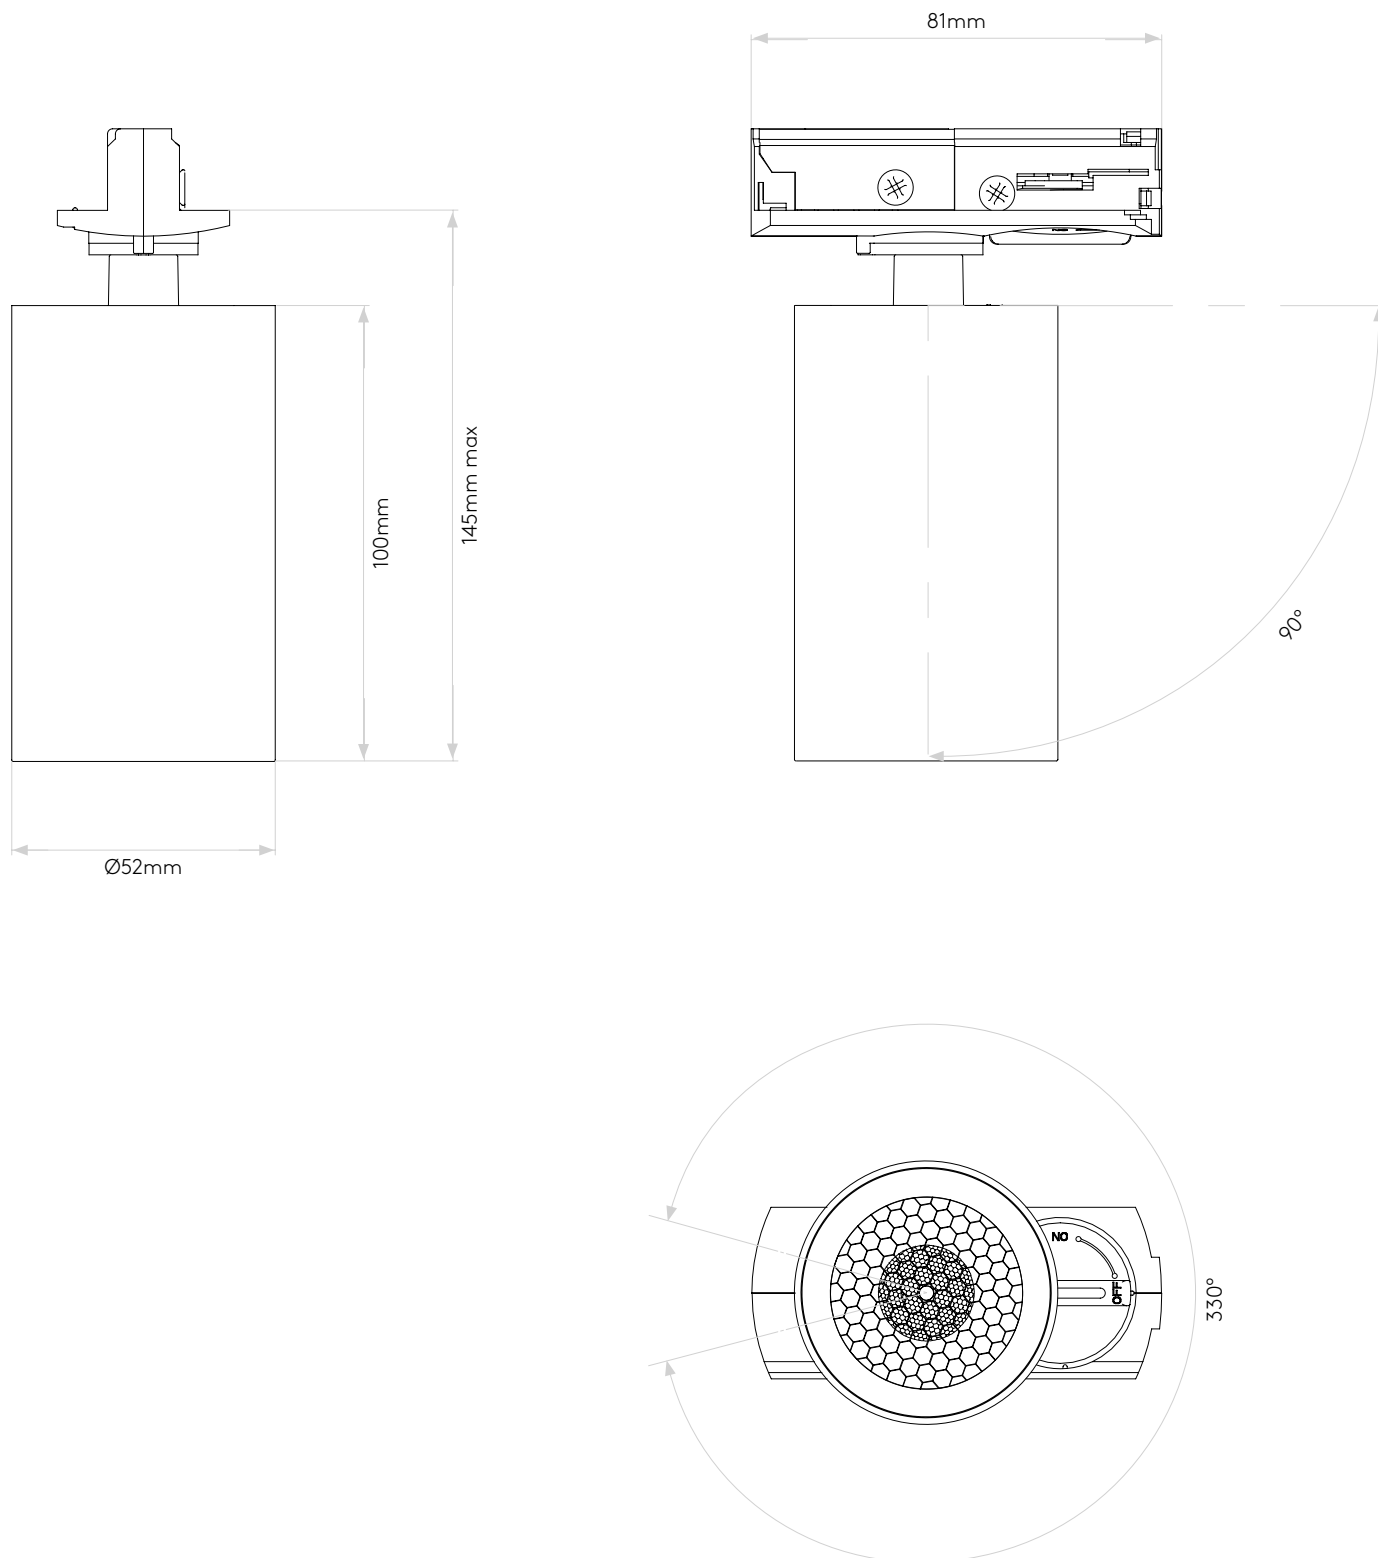

Please note that some dimensions may vary slightly due to manufacturing tolerances, this includes cable entry and fixing holes

Veuillez noter que certaines dimensions peuvent varier légèrement en raison des tolérances de fabrication, y compris l'entrée de câble et les trous de fixation.

Bitte beachten Sie, dass die Maße Fertigungstoleranzen unterliegen und daher in geringem Umfang von der angegebenen Größe abweichen können. Dies gilt auch für Kabeingänge und Befestigungslöcher.

Si prega notare che possono esserci piccole variazioni in alcune dimensioni dovute alle tolleranze di produzione, queste includono l'ingresso del cavo e i fori di fissaggio.