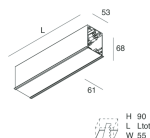

HERO C: MOD.CIECO 1400 NE

108856.02