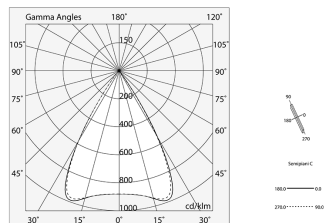

HERO C

108846.02

novalux
ITALIAN LIGHTING DESIGN SINCE 1948

Features

Use: Indoor
Type of installation: RECESSED INTO PLASTERBOARD
Emission: DIRECT
Optics: MICRO OPTICS
Colour: BLACK
Dimming: PUSH, DALI
Emergency: NO
L: 1428mm
A: 61mm
H: 68mm
Made in: ITALY
Warranty: 5 years
Weight: 4.2kg