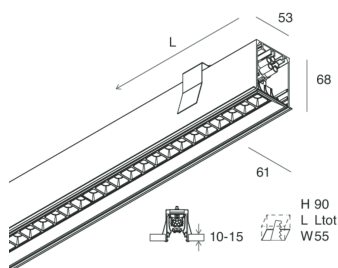

HERO C

108846.02

novalux
ITALIAN LIGHTING DESIGN SINCE 1948

Features

Use: Indoor
Type of installation: RECESSED INTO PLASTERBOARD
Emission: DIRECT
Optics: MICRO OPTICS
Colour: BLACK
Dimming: PUSH, DALI
Emergency: NO
L: 1428mm
A: 61mm
H: 68mm
Made in: ITALY
Warranty: 5 years
Weight: 4.2kg