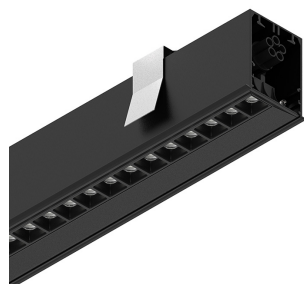

HERO C

108846.02

novalux
ITALIAN LIGHTING DESIGN SINCE 1948

Features

Use: Indoor
Type of installation: RECESSED INTO PLASTERBOARD
Emission: DIRECT
Optics: MICRO OPTICS
Colour: BLACK
Dimming: PUSH, DALI
Emergency: NO
L: 1428mm
A: 61mm
H: 68mm
Made in: ITALY
Warranty: 5 years
Weight: 4.2kg

Tech data

Luminaire input power: 40.5W
Luminaire luminous flux: 3638lm
IP: 40
Insulation class: I
Supply voltage: 220-240V 50/60Hz
UGR: <19
SELV: Si

Source

Light source: LED
Source power: 36W
Colour temperature: 3000K
CRI: >90
Colour tolerance: 3 Step MacAdam
LED lifespan: 50000h L80 B20