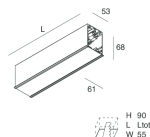

HERO C: MOD.CIECO 1680 NE

108857.02