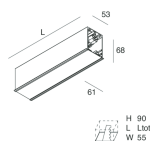

HERO C

108846.02

novalux
ITALIAN LIGHTING DESIGN SINCE 1948

COMPLETION ACCESSORIES

HERO C: MOD.CIECO 250 NE

108852.02