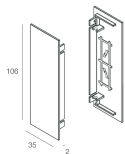

RECTA

111417.01

novalux
ITALIAN LIGHTING DESIGN SINCE 1948

COMPLETION ACCESSORIES

RECTA: COPPIA TESTATE BI

111428.01