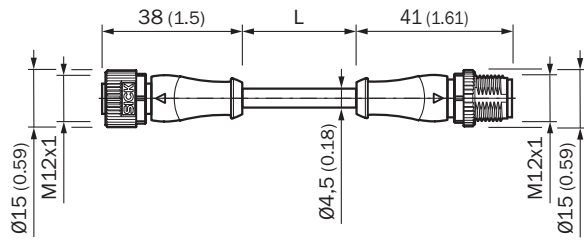

Dimensional drawing (Dimensions in mm (inch))