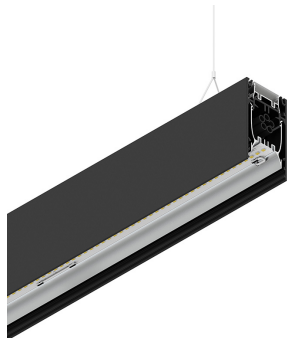

HERO B

108710.02 + 108912.99

novalux
ITALIAN LIGHTING DESIGN SINCE 1948

Features

Use: Indoor
Type of installation: SUSPENDED
Emission: DIRECT/INDIRECT
Optics: MICROPRISMATIZED
Colour: BLACK
Dimming: ON/OFF
Emergency: NO
L: 1680mm
A: 53mm
H: 92mm
Made in: ITALY
Warranty: 5 years
Weight: 6kg

Tech data

Luminaire input power: 74.9W
Luminaire luminous flux: 6733lm
Indirect luminous flux: 3537lm
IP: 40
Insulation class: I
Supply voltage: 220-240V 50/60Hz
UGR: <19
SELV: Si

Source

Light source: LED
Source power: 67W
Colour temperature: 3000K
CRI: >90
Colour tolerance: 3 Step MacAdam
LED lifespan: 50000h L80 B20