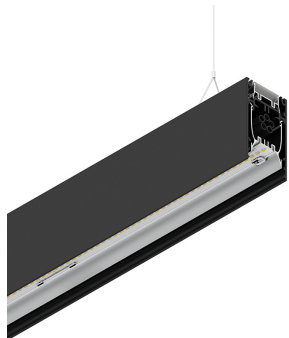

## Features

Use: Indoor  
Type of installation: SUSPENDED  
Emission: DIRECT/INDIRECT  
Optics: OPAL  
Colour: BLACK  
Dimming: DALI  
Emergency: NO  
L: 2520mm  
A: 53mm  
H: 92mm  
Made in: ITALY  
Warranty: 5 years  
Weight: 9kg