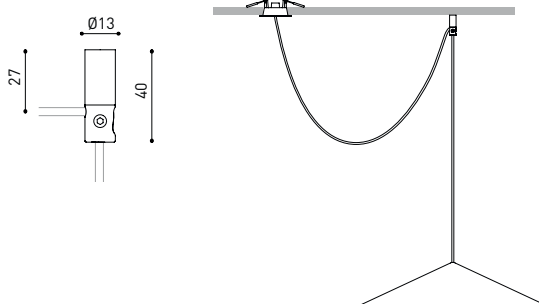

DIMENSIONAL DRAWING