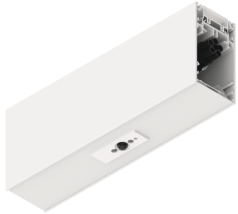

HERO B

1087A9.01

novalux
ITALIAN LIGHTING DESIGN SINCE 1948

Features

Use: Indoor
Type of installation: SUSPENDED
Colour: WHITE
Dimming: DALI
Emergency: NO
L: 250mm
A: 53mm
H: 92mm
Made in: ITALY
Warranty: 5 years