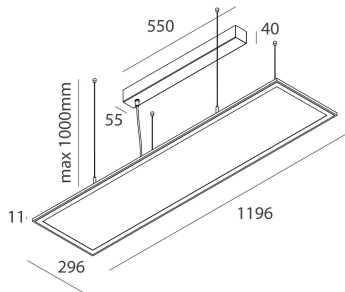

THE PANEL BIEMISSIONE

105603.01

novalux
ITALIAN LIGHTING DESIGN SINCE 1948

Features

Use: Indoor
Type of installation: SUSPENDED
Emission: DIRECT/INDIRECT
Optics: OPAL
Colour: WHITE
Dimming: PUSH, DALI
Emergency: NO
L: 1196mm
A: 296mm
H: 11mm
Warranty: 5 years
Weight: 4.75kg

Tech data

Luminaire input power: 37W
Luminaire luminous flux: 4185lm
Direct luminous flux: 2780lm
Indirect luminous flux: 1405lm
IP: 40
Insulation class: I
Supply voltage: 220-240V 50/60Hz
UGR: <19
IK: IK07
SELV: Si