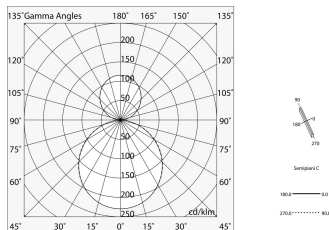

THE PANEL BIEMISSIONE

105603.01

novalux
ITALIAN LIGHTING DESIGN SINCE 1948

Features

Use: Indoor
Type of installation: SUSPENDED
Emission: DIRECT/INDIRECT
Optics: OPAL
Colour: WHITE
Dimming: PUSH, DALI
Emergency: NO
L: 1196mm
A: 296mm
H: 11mm
Warranty: 5 years
Weight: 4.75kg

Tech data

Luminaire input power: 37W
Luminaire luminous flux: 4185lm
Direct luminous flux: 2780lm
Indirect luminous flux: 1405lm
IP: 40
Insulation class: I
Supply voltage: 220-240V 50/60Hz
UGR: <19
IK: IK07
SELV: Si