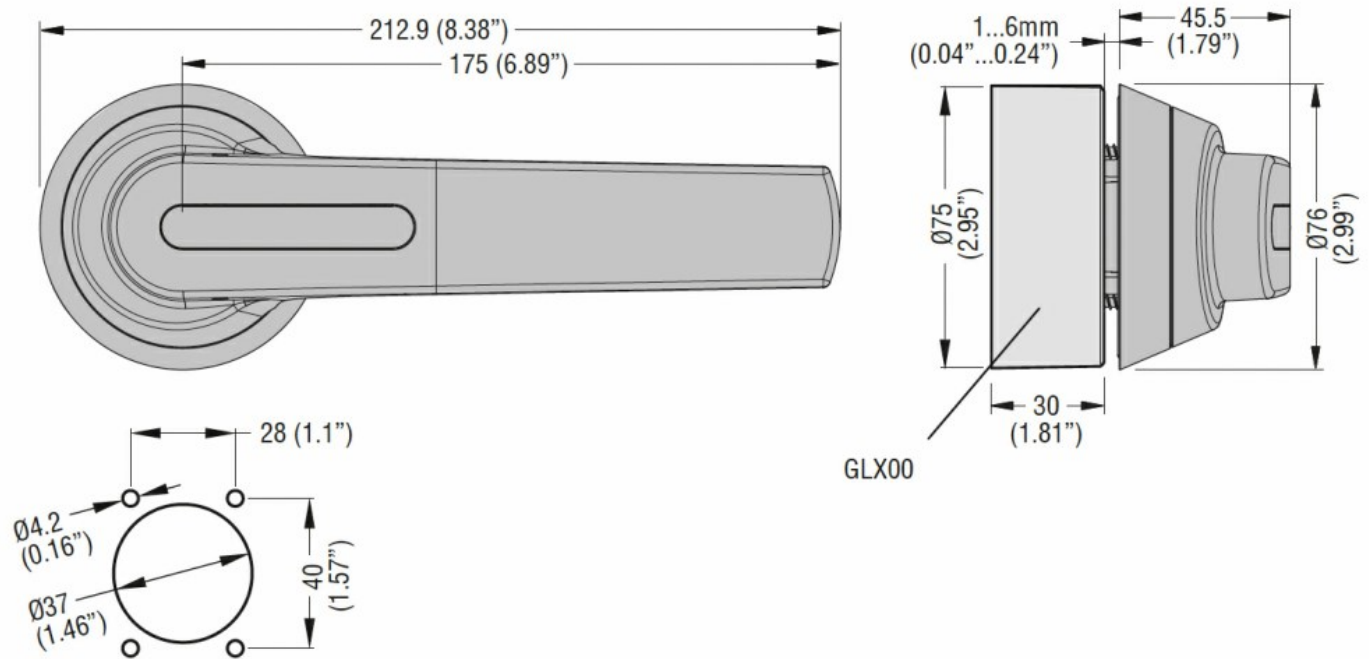

Product designation
 Product type designation

Handle
 GLX6

Dimensions

Certifications and compliance

Compliance

IEC/EN 60947-1

IEC/EN 60947-3

Certifications

cULus

ETIM classification

ETIM 8.0

EC000230 -
 Door coupling
 handle for
 switchgear