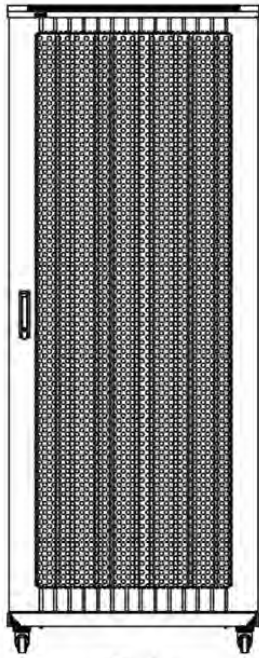

**Images du produit**

Four-way brush entry roof panel

Quick-slam latch side panels

Swing handle wave vented front door

Wardrobe vented rear doors

Large base entry

High-density vertical cable management

Référence du produit: 542-33810-WDBF-BK

**Dessins de produits**

Front

Side

Rear

Roof

Base

**Base Cut Out Dimensions**

- 580 mm Wide
- by
- 276 mm Deep (600 mm deep rack)
- 476 mm Deep (800 mm deep rack)
- 676 mm Deep (1000 mm deep rack)