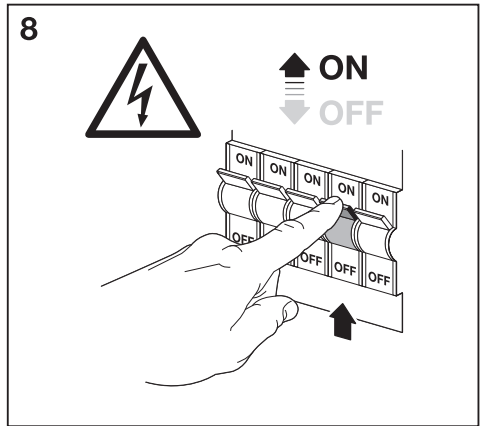

1

ON ON ON ON
OFF OFF OFF OFF

ON
OFF

2

3

4

						
		EAN	n		 QR code	ENERGY * X =
ORBIS SPIRAL ROUND 365MM 38W 830 WT		4099854093357	1	AC48852		E
ORBIS SPIRAL ROUND 505MM 42W 830 WT		4099854093371	1	AC48852		E
ORBIS SPIRAL ROUND 685MM 63W 830 WT		4099854093470	1	AC48856		E