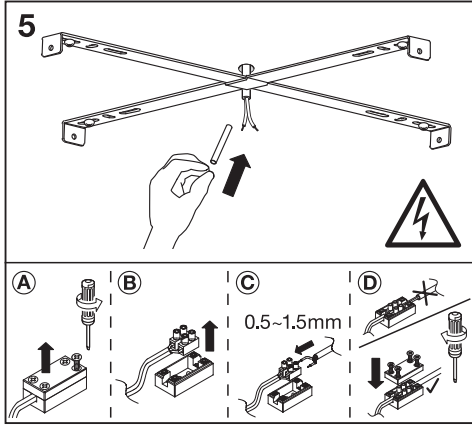

1

ON ON ON ON
OFF OFF OFF OFF

ON
OFF

2

3

4

						
		EAN	n		 QR code	ENERGY * X =
ORBIS SPIRAL ROUND 365MM 38W 830 WT		4099854093357	1	AC48852		E
ORBIS SPIRAL ROUND 505MM 42W 830 WT		4099854093371	1	AC48852		E
ORBIS SPIRAL ROUND 685MM 63W 830 WT		4099854093470	1	AC48856		E