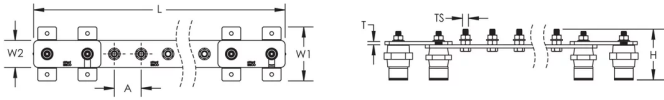

Unit Weight: 2,67-kg

ADDITIONAL PRODUCT DETAILS

Tinned finish is 8 microns according to ASTM B545 Service Class "C" for corrosive environments.

DIAGRAMS

AVERTISSEMENT

Les produits nVent doivent être installés et utilisés conformément aux consignes figurant dans les fiches d'instructions et les documents de formation des produits nVent. Les fiches d'instructions sont disponibles à l'adresse suivante: www.nvent.com et auprès de votre représentant du service client nVent. Une mauvaise installation, une utilisation incorrecte, une application erronée ou toute autre forme de non-respect scrupuleux des instructions et avertissements de nVent peuvent entraîner un dysfonctionnement du produit, des dommages matériels, des lésions corporelles graves et le décès et/ou annuler votre garantie.

Amérique du Nord

+1.800.753.9221

Option 1 – Customer Care

Option 2 – Technical Support

Europe

Netherlands:

+31 800-0200135

France:

+33 800 901 793

Europe

Germany:

800 1890272

Other Countries:

+31 13 5835404