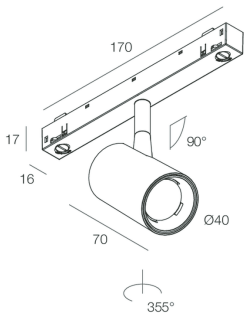

Novalux S.r.l. via Marzabotto, 2 40050 Funo di Argelato (BO) Italy
Tel: +39 051 860558 · Fax +39 051 6647859 · Mail: info@novalux.it · VAT number 00536541204 · novalux.com
Company subject to the management and coordination by SLV GmbH

This technical data sheet is owned by Novalux S.r.l., all rights reserved. Novalux S.r.l. reserves the right to make changes without prior notice.