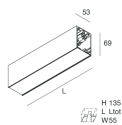

COMPLETION ACCESSORIES

HERO: MOD.CIECO 250 BIA

108676.01