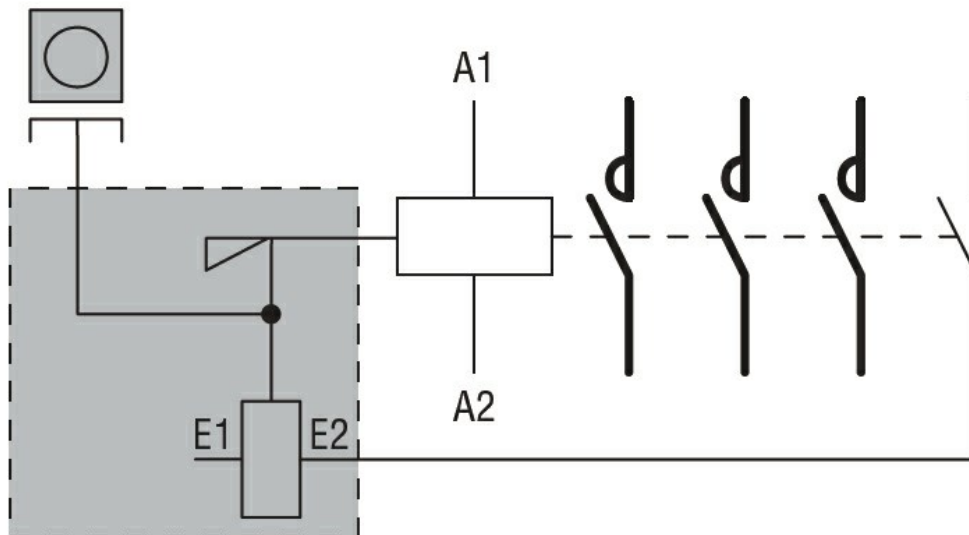

**Dimensions**

**Wiring diagrams**

**Certifications and compliance**

**Compliance**

CSA C22.2 n° 60947-1  
 IEC/EN 60947-1  
 UL 60947-1

**Certificates**

CSA  
 cURus  
 EAC

**ETIM classification**

ETIM 8.0

EC002498 -  
Accessories/spare  
parts for low-  
voltage switch  
technology