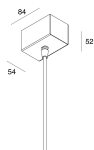

P-30 PCB

105805.02

novalux
ITALIAN LIGHTING DESIGN SINCE 1948

P-30: ROSONE LATER. ALIM L=1200 3P NERO

103320.02