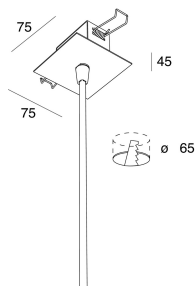

P-30 PCB

105805.02

novalux
ITALIAN LIGHTING DESIGN SINCE 1948

P-30: ROSONE LATER. ALIM L=1200 3P NERO

103320.02

P-30: ROSONE CARTON. ALIM L=1200 3P BIA

103319.01

Novalux S.r.l. via Marzabotto, 2 40050 Funo di Argelato (BO) Italy
Tel: +39 051 860558 · Fax +39 051 6647859 · Mail: info@novalux.it · VAT number 00536541204 · novalux.com
Company subject to the management and coordination by SLV GmbH

This technical data sheet is owned by Novalux S.r.l., all rights reserved. Novalux S.r.l. reserves the right to make changes without prior notice.