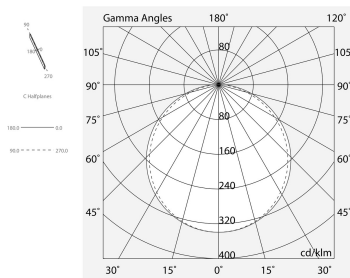

P-30 PCB

105805.02

novalux
ITALIAN LIGHTING DESIGN SINCE 1948

Features

Use: Indoor
Type of installation: SUSPENDED, CEILING MOUNTED
Emission: DIRECT
Optics: OPAL
Colour: BLACK
Dimming: ON/OFF
Emergency: NO
L: 1600mm
A: 31mm
H: 31mm
Made in: ITALY
Warranty: 5 years
Weight: 1.62kg