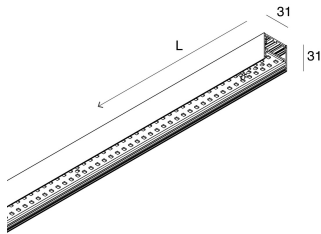

P-30 PCB

105805.02

novalux
ITALIAN LIGHTING DESIGN SINCE 1948

Features

Use: Indoor
Type of installation: SUSPENDED, CEILING MOUNTED
Emission: DIRECT
Optics: OPAL
Colour: BLACK
Dimming: ON/OFF
Emergency: NO
L: 1600mm
A: 31mm
H: 31mm
Made in: ITALY
Warranty: 5 years
Weight: 1.62kg