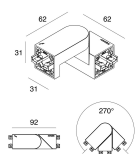

P-30: COVER ANGOLO T NERO

103333.02

P-30: SNODO NO CAVI NERO

105854.02

P-30: TESTATE PLAF/SOSP/PAR/SPOT NERO

103361.02

Novalux S.r.l. via Marzabotto, 2 40050 Funo di Argelato (BO) Italy
Tel: +39 051 860558 · Fax +39 051 6647859 · Mail: info@novalux.it · VAT number 00536541204 · novalux.com
Company subject to the management and coordination by SLV GmbH