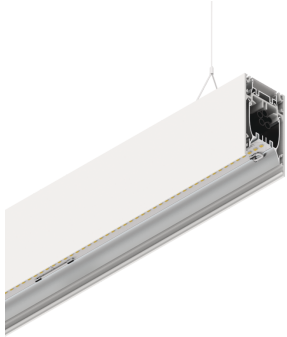

## Features

Use: Indoor  
Type of installation: SUSPENDED  
Emission: DIRECT/INDIRECT  
Optics: OPAL  
Colour: WHITE  
Dimming: DALI  
Emergency: NO  
L: 2520mm  
A: 53mm  
H: 92mm  
Made in: ITALY  
Warranty: 5 years  
Weight: 9kg