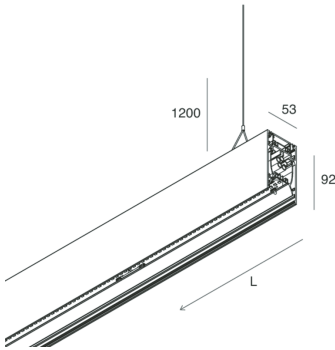

## Features

Use: Indoor  
Type of installation: SUSPENDED  
Emission: DIRECT/INDIRECT  
Optics: OPAL  
Colour: WHITE  
Dimming: DALI  
Emergency: NO  
L: 2520mm  
A: 53mm  
H: 92mm  
Made in: ITALY  
Warranty: 5 years  
Weight: 9kg