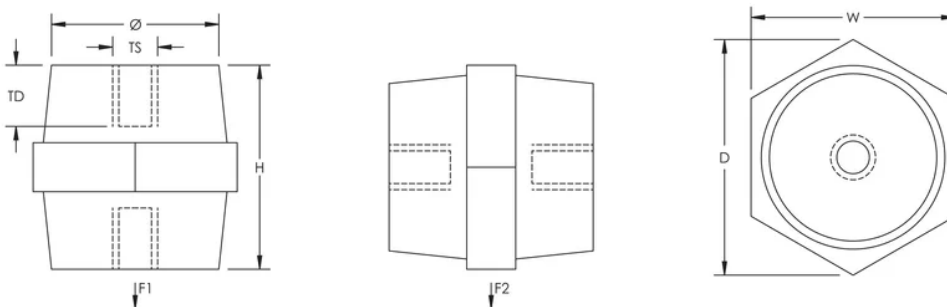

Dielectric Strength, IEC 61439,1: 3500 VAC à 1-min

Dielectric Strength, UL: 1500

Insulation Voltage: 1000; 1500

Height: 40-mm

Hex Width: 46-mm

Depth: 53-mm

Thread Size: M6

Thread Depth: 9-mm

Diameter: 40-mm

Static Load 1: 11000 N

Static Load 2: 8000 N

Unit Weight: 0,1-kg

ADDITIONAL PRODUCT DETAILS

Les distances d'amorçage et la distance minimale doivent être conformes à la norme d'application concernée.

DIAGRAMS

AVERTISSEMENT

Les produits nVent doivent être installés et utilisés conformément aux consignes figurant dans les fiches d'instructions et les documents de formation des produits nVent. Les fiches d'instructions sont disponibles à l'adresse suivante: www.nvent.com et auprès de votre représentant du service client nVent. Une mauvaise installation, une utilisation incorrecte, une application erronée ou toute autre forme de non-respect scrupuleux des instructions et avertissements de nVent peuvent entraîner un dysfonctionnement du produit, des dommages matériels, des lésions corporelles graves et le décès et/ou annuler votre garantie.