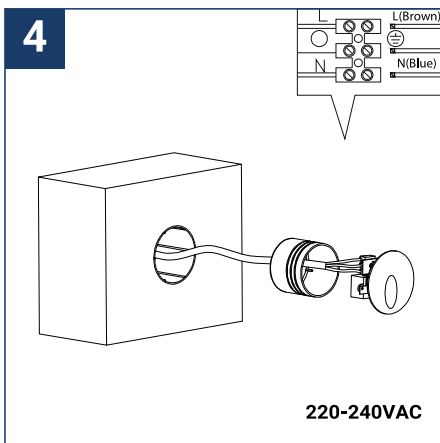

Ref : 100481-100482