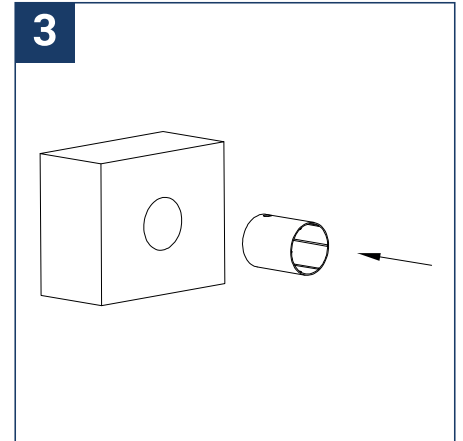

Ref : 100481-100482