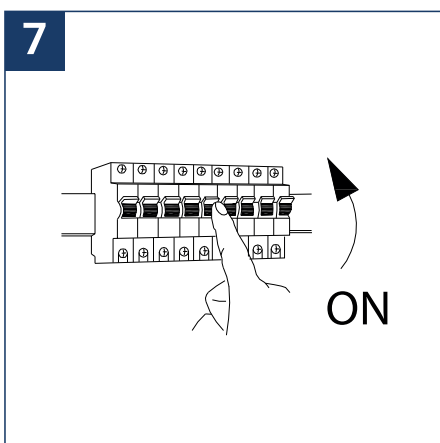

Ref : 100481-100482