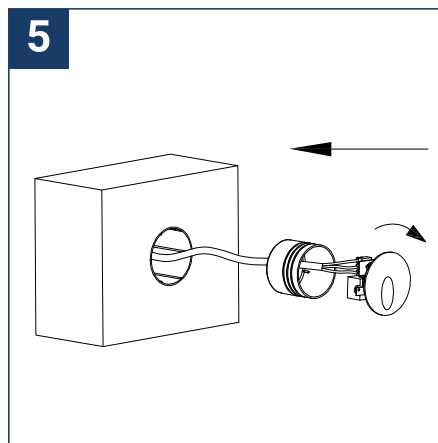

Ref : 100481-100482