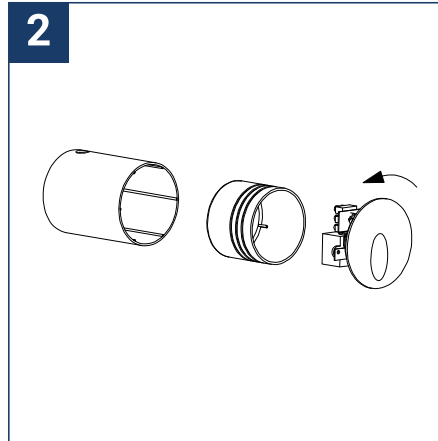

Ref : 100481-100482