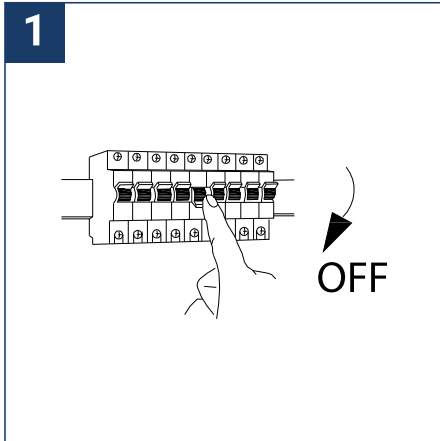

Ref : 100481-100482