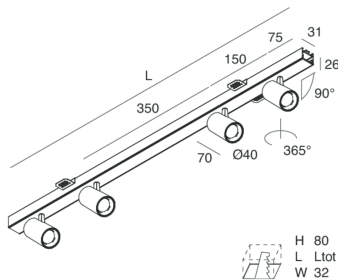

Novalux S.r.l. via Marzabotto, 2 40050 Funo di Argelato (BO) Italy
Tel: +39 051 860558 · Fax +39 051 6647859 · Mail: info@novalux.it · VAT number 00536541204 · novalux.com
Company subject to the management and coordination by SLV GmbH

This technical data sheet is owned by Novalux S.r.l., all rights reserved. Novalux S.r.l. reserves the right to make changes without prior notice.