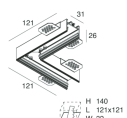

This technical data sheet is owned by Novalux S.r.l., all rights reserved. Novalux S.r.l. reserves the right to make changes without prior notice.

P-30 PCB

105874.01

novalux
ITALIAN LIGHTING DESIGN SINCE 1948

COMPLETION ACCESSORIES

P-30: COPPIA TESTATE STRIP/INCASSO BIA

103316.01

P-30: ANGOLO L INCASSO BIANCO

103328.01

P-30: COVER ANGOLO L BIANCO

103329.01

P-30: ANGOLO T INCASSO BIANCO