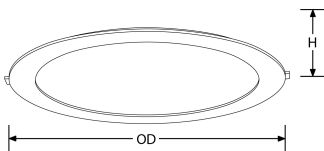

LUMINAIRES - SPOTS ENCASTRÉS / DOWNLIGHTS

EN-PLPC18

Description:

Aurora's new range of Polycarbonate low profile downlights are engineered to deliver superior light output and uniformity utilising the latest edge-lit LED technology. At only 25mm deep including bracket, they are an ideal solution where ceiling voids are limited but high lumen output is required.

Image:

Schéma

Caractéristiques produit:

Technologie:	LED	Nombre de LEDs:	90
Distribution lumineuse:	Accentuation	Durée de vie L70:	25.000
Type de tension d'entrée:	220~240V AC	Gradation:	Non
Protection IP:	IP40	Température min:	-20
Température max:	40°C	Facteur de puissance:	0.5
Total (mm):	224	Diamètre d'encastrement Max. (mm):	210
Réglage positionnel:	Fixe		