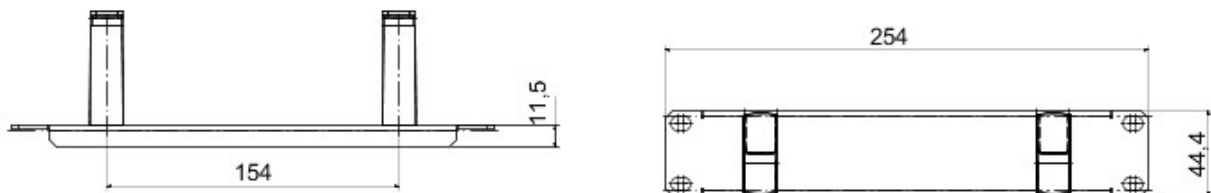

A complete system for the connection and distribution of LAN networks in the residential and tertiary sector. The range includes solutions for optical fibre, wall cabinets, floor-standing cabinets and products for copper wiring. The Data Center cabinets come with a wide choice of configurations and various depths (up to 1000mm) to meet every application need. Made of top quality materials (static full-load capacity up to 1000kg), these products guarantee easy wiring (thanks to the notable internal space) and can be completely customised with removable and reversible front doors.

Description	10" cable management panel	Caractéristiques	With 2 rings
Matière	Acier	Finition	Wrinkle
Couleur	Noir RAL 9005	Unité de câblage	1U
Electrocod	3752		

DIMENSIONS

NORMES ET HOMOLOGATIONS

GEWISS S.A.S. 1, Rue du Rio Salado 91940
Les Ulis Cedex
Tel : +33 1 64 86 80 80