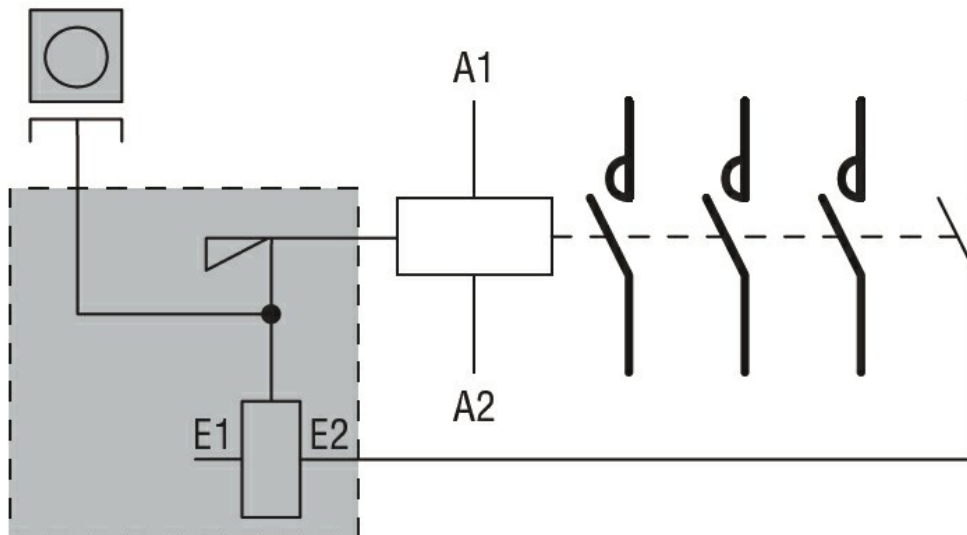

Dimensions

Wiring diagrams

Certifications and compliance

Compliance

CSA C22.2 n° 60947-1
 IEC/EN 60947-1
 UL 60947-1

Certificates

CSA
 cURus
 EAC

ETIM classification

ETIM 8.0

EC002498 -
Accessories/spare
parts for low-
voltage switch
technology